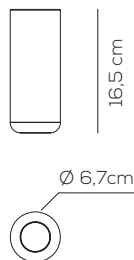

PLURBMIM
Design by Dima Loginoff

Collection consisting of aluminium ceiling lamps and suspended lamps.
Available in several colours and sizes.

Typology: CEILING

Ratings

- Built in line voltage **LED** module
- CCT 3000 K
- Downlight
- Surface installation over holes
- Supply voltage ~220-240V
- Switch mode: on-off, dimmable trailing edge
- Aluminium body, painted
- Diffuser

PL URBMI M
kg 0,5 m³ 0,02

Product code composition
URBAN MINI

Type	Article	Colours	Finishing	Source
PL	URB MI M	BC wrinkled white BR matt bronze NI matt nickel	XX	LED 8W - diffused beam 2700K 4000K

220-240VAC **LED** (~640 lm* ~80 lm/W* 3000K*)
 example composition code **PL URBMI M BR XX LED**